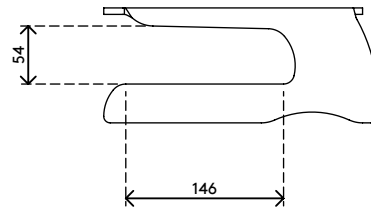

44.550

Addit monitor riser 550

Place your monitor on this monitor riser to raise it up to eye-level. This results in less strain on neck, shoulders and arms. It also has space to store your keyboard and has a maximum weight capacity of 15 kg (33 lb). Combine it with an in-line document holder for maximum effectiveness.

- Suitable for monitors up to 15 kg (33 lb)
- Space-saving horizontal keyboard storage
- 6 mm (0,2") thick clear acrylic
- Saves desk space
- Fixed height
- Dimensions (w x d x h): 270 x 254 x 107 mm (10,6 x 10,0 x 4,2")

15 kg

Addit monitor riser 550

2019/06/20

44.550

 320 x 265 x 115 mm

 1 pcs

 clear acrylic

 0,95 kg