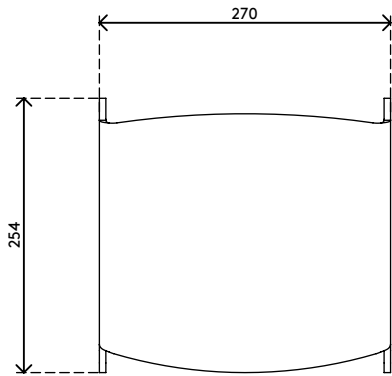

44.550

Addit monitor riser 550

Place your monitor on this monitor riser to raise it up to eye-level. This results in less strain on neck, shoulders and arms. It also has space to store your keyboard and has a maximum weight capacity of 15 kg (33 lb). Combine it with an in-line document holder for maximum effectiveness.

- Suitable for monitors up to 15 kg (33 lb)
- Space-saving horizontal keyboard storage
- 6 mm (0,2") thick clear acrylic
- Saves desk space
- Fixed height
- Dimensions (w x d x h): 270 x 254 x 107 mm (10,6 x 10,0 x 4,2")

15 kg

Addit monitor riser 550

2019/06/20

44.550

 320 x 265 x 115 mm

 1 pcs

 clear acrylic

 0,95 kg