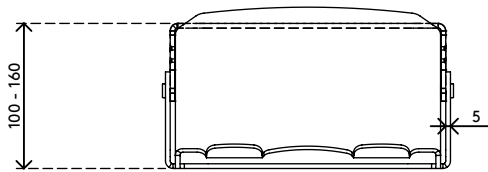

49.570

Addit monitor riser - adjustable 570

This monitor riser not only raises the monitor to a desired level, it also has a built-in slide away document holder. This combination makes it an all-in-one, in-line solution that holds documents at the same viewing distance as the monitor itself. This results in less eye fatigue and less neck strain.

- Suitable for monitors up to 15 kg (33 lb)
- With built-in fold away copy holder
- 5 mm (0,2") thick clear acrylic
- Saves desk space
- Height adjustable from 100 - 160 mm (3,9" - 6,3") in 4 steps of 15 mm (0,6")
- Dimensions (w x d x h): 302 x 267 x 100 - 160 mm (11,9 x 10,5 x 3,9 - 6,3")

addit

60 mm (2,3")

15 kg (33 lb)

Addit monitor riser - adjustable 570

2019/06/20

49.570

 375 x 295 x 115 mm

 1 pcs