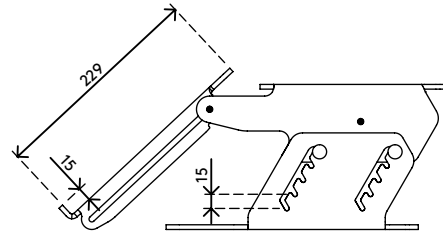

49.570

Addit monitor riser - adjustable 570

This monitor riser not only raises the monitor to a desired level, it also has a built-in slide away document holder. This combination makes it an all-in-one, in-line solution that holds documents at the same viewing distance as the monitor itself. This results in less eye fatigue and less neck strain.

- Suitable for monitors up to 15 kg (33 lb)
- With built-in fold away copy holder
- 5 mm (0,2") thick clear acrylic
- Saves desk space
- Height adjustable from 100 - 160 mm (3,9" - 6,3") in 4 steps of 15 mm (0,6")
- Dimensions (w x d x h): 302 x 267 x 100 - 160 mm (11,9 x 10,5 x 3,9 - 6,3")

addit

60 mm (2,3")

15 kg (33 lb)

Addit monitor riser - adjustable 570

2019/06/20

49.570

 375 x 295 x 115 mm

 1 pcs