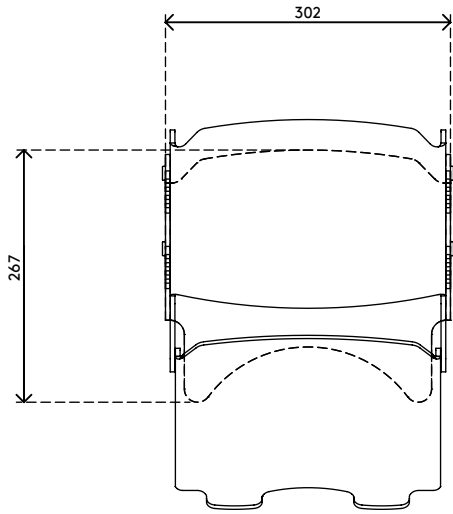

49.570

Addit monitor riser - adjustable 570

This monitor riser not only raises the monitor to a desired level, it also has a built-in slide away document holder. This combination makes it an all-in-one, in-line solution that holds documents at the same viewing distance as the monitor itself. This results in less eye fatigue and less neck strain.

- Suitable for monitors up to 15 kg (33 lb)
- With built-in fold away copy holder
- 5 mm (0,2") thick clear acrylic
- Saves desk space
- Height adjustable from 100 - 160 mm (3,9" - 6,3") in 4 steps of 15 mm (0,6")
- Dimensions (w x d x h): 302 x 267 x 100 - 160 mm (11,9 x 10,5 x 3,9 - 6,3")

addit

60 mm (2,3")

15 kg (33 lb)

Addit monitor riser - adjustable 570

2019/06/20

49.570

 375 x 295 x 115 mm

 1 pcs

 clear acrylic

 1,785 kg

 805410495701